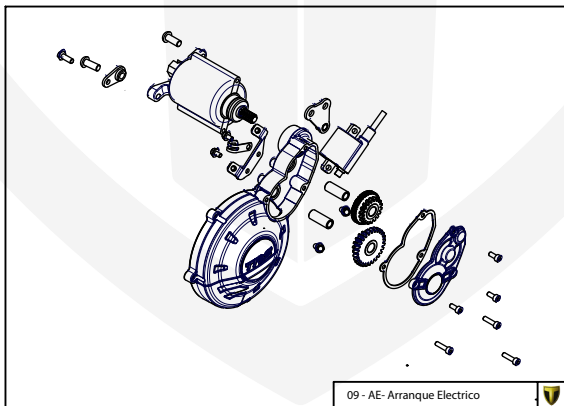

Despiece TRRS Raga Racing 2020

D

C

B

A