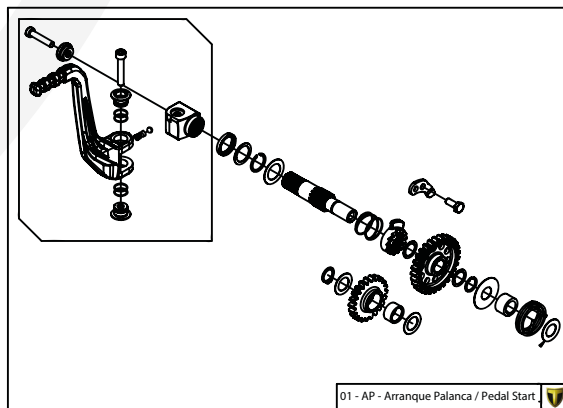

Despiece TRRS Raga Racing 2020

D

C

B

A