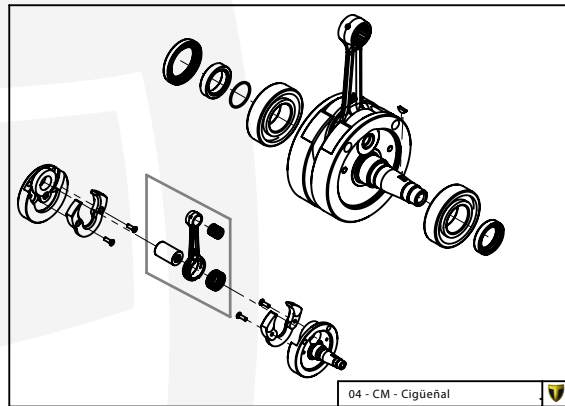

Despiece TRRS Raga Racing 2020

D