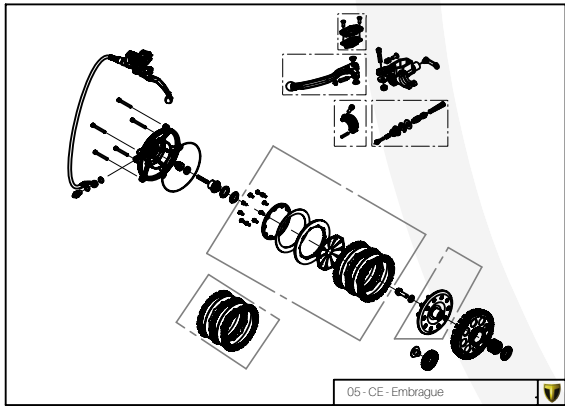

Despiece TRRS Raga Racing 2020

D

C

B

A