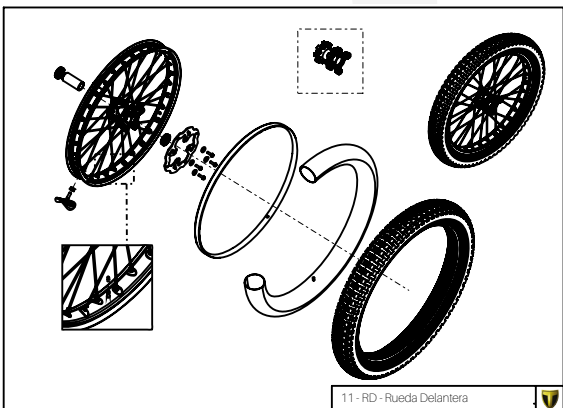

Despiece TRRS Raga Racing 2020

D

C

B

A