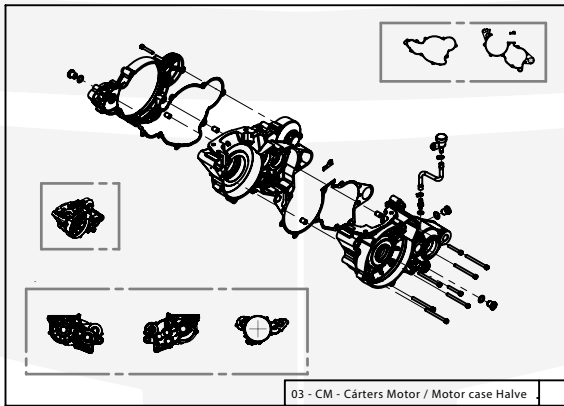

Despiece TRRS Raga Racing 2020

D