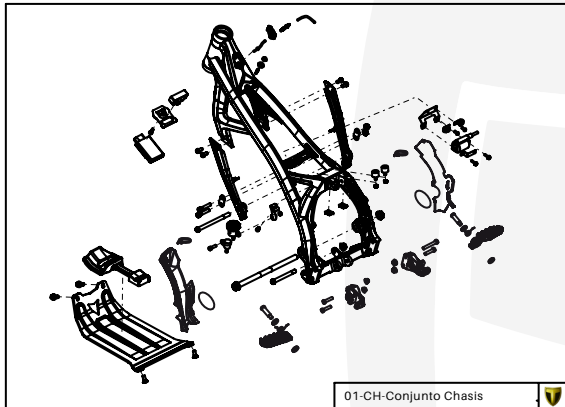

Despiece TRRS Raga Racing 2020

D