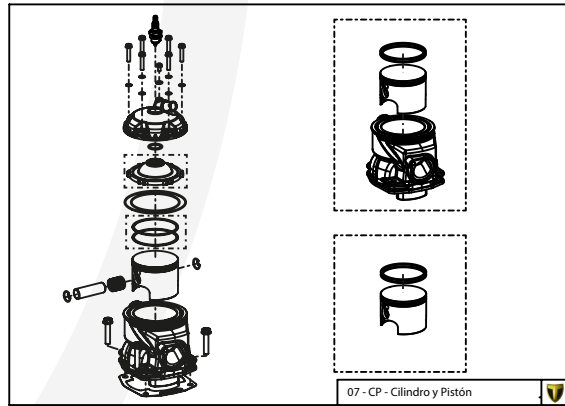

Despiece TRRS Raga Racing 2020

D

C

B

A