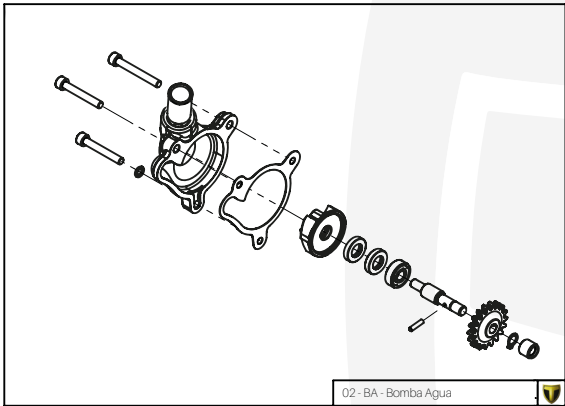

Despiece TRRS Raga Racing 2020

D