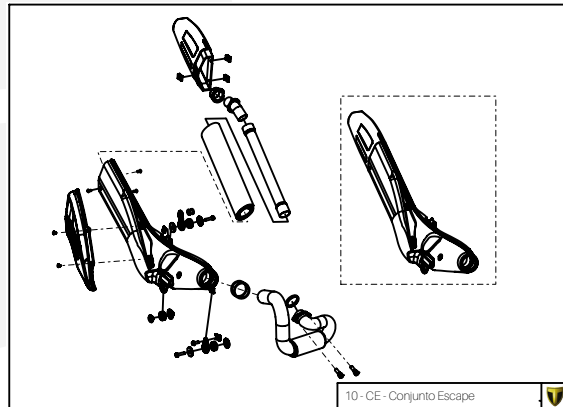

Despiece TRRS Raga Racing 2020

D