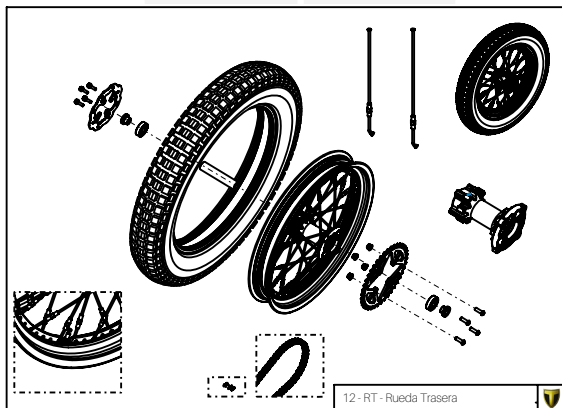

Despiece TRRS Raga Racing 2020

D

C

B

A