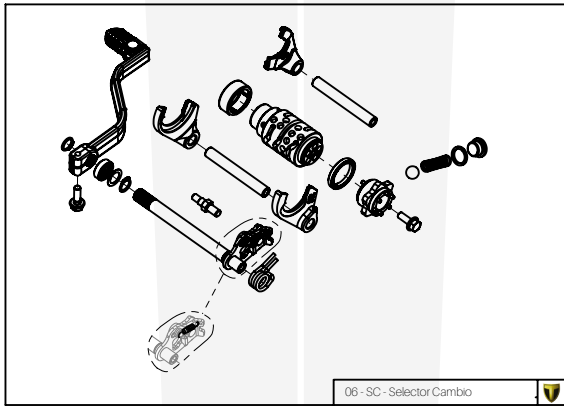

Despiece TRRS Raga Racing 2020

D

C

B

A