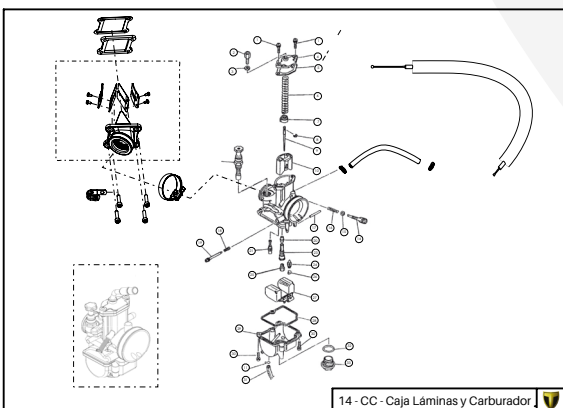

Despiece TRRS Raga Racing 2020

D

C

B

A